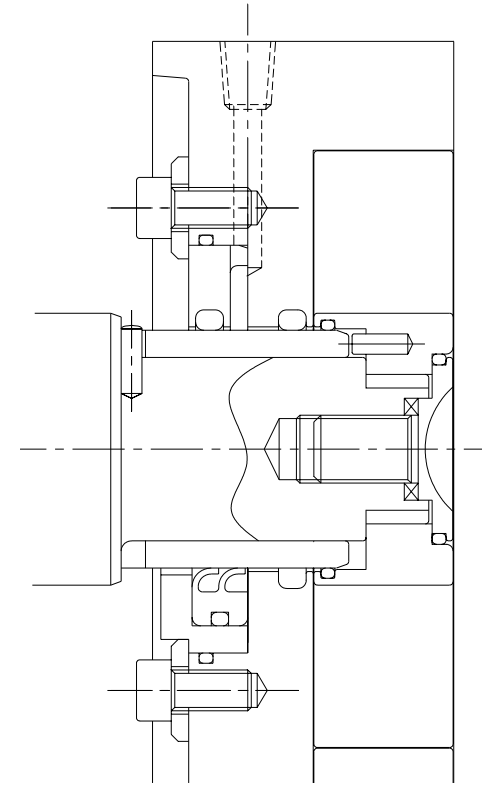

Double Mechanical Seal
Single Mechanical Seal

Single Flushed Seal
Single Mechanical Seal

Double O-ring Seal
Lip-seal

JEC JEC LTD.

TITLE : FOR ZL SERIES
SHAFT SEALING SYSTEM

DWG.	CHK.	DATE	SCALE	DWG. NO.
			1/1	