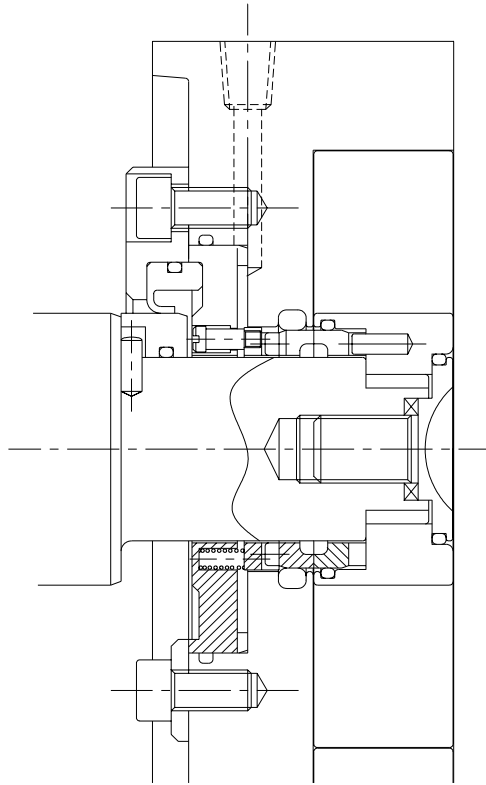

Double Mechanical Seal
Single Mechanical Seal

Single Flushed Seal
Single Mechanical Seal

Double O-ring Seal
Lip-seal

JEC JEC LTD.

TITLE : FOR ZL SERIES
SHAFT SEALING SYSTEM

DWG.	CHK.	DATE	SCALE	DWG. NO.
			1/1	